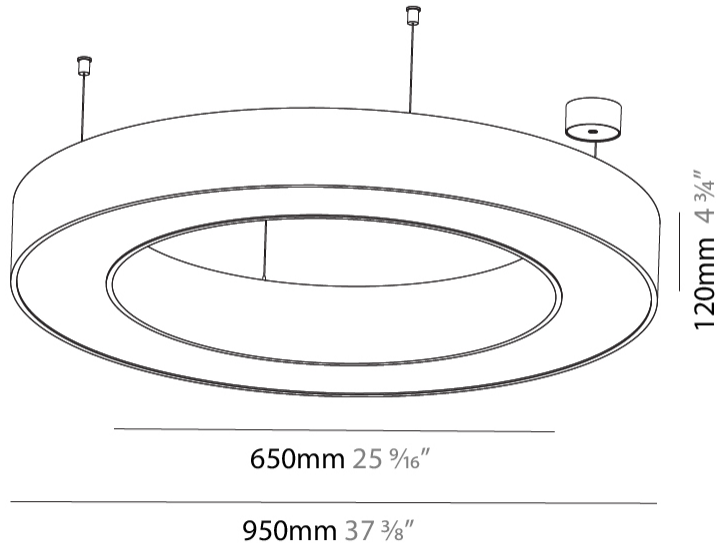

GENERAL

Series: Glorious
Subseries: Glorious
Brand: Prolicht
Division: Architectural
Mounting Type: Suspension
Mounting Location: Ceiling
Subcategory: Ambient

PHYSICAL

Shape: Round
Diameter (mm): 950
Diameter (in): 37 ³/₈
Height (mm): 120
Height (in): 4 ³/₄
Max. Overall Height (mm): 2120
Max. Overall Height (in): 83 ⁷/₁₆
Light Distribution: Direct / Indirect
Weight (kg): 10.395
Weight (lbs): 22.92
Diffuser: [PMMA - Opal or Micro-Prism](#)
Fixture Finish: [SSR / BKV / CWI / CRY / HAB / UFT / ITA / RUA / FTG / MYG / LOD / PUS / FRO / FUP / KIA / POP / BLS / SPG / MEY / GOH / GUM / CHC / COM / ABZ / JAG / OBR / MOS / ROR](#)
Fixture Material: Aluminum

ELECTRICAL

Lamp Type: LED (Zhaga Standard)
Input Wattage (W): 58.5
Total Output Wattage (W): 52 / 41.6 (3500K)
Dimming: [Non-Dimming / Phase Dimming (120Vac only) / 0-10V Dimming](#)
Driver Included: Yes
Driver Location: Integrated
Driver Type: Constant Current
Driver Class: Class 2
Input Voltage (V): 120 - 277
Constant Current (MA): 350 / 900/400 (3500K)

LED

[Color Temperature (°K): 3000 / 3500 / 4000](#)
Max. Delivered Lumen (lm): 4150 / 4302 / 4390 Direct / 1850/ 1911 / 150
CRI: >80 CRI
Efficiency (%): 69
Lamp Life (hrs): 50000

OPTICAL

RATINGS AND CERTIFICATIONS

Certified By: Certified for North American Standards
IP rating: IP20