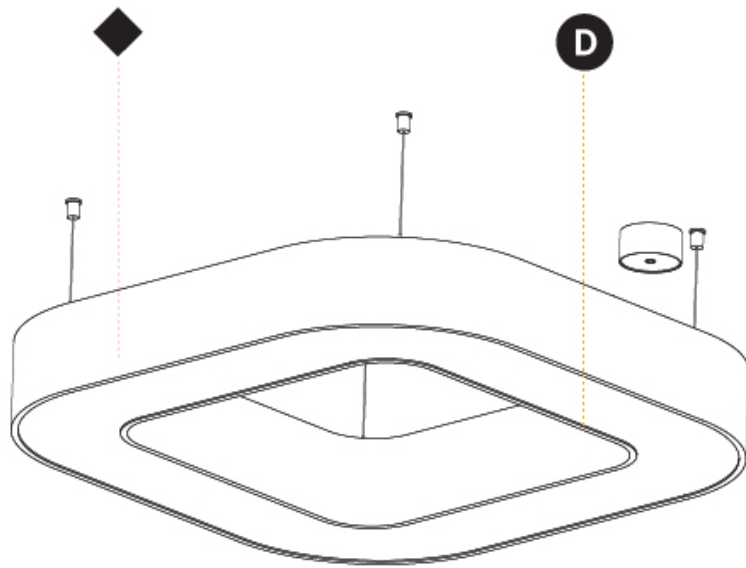

GLORIOUS QUANTUM SUSPENSION

A30566-

PROJECT	_____
TYPE	_____
SPECIFIER	_____
QUANTITY	_____
DATE	_____